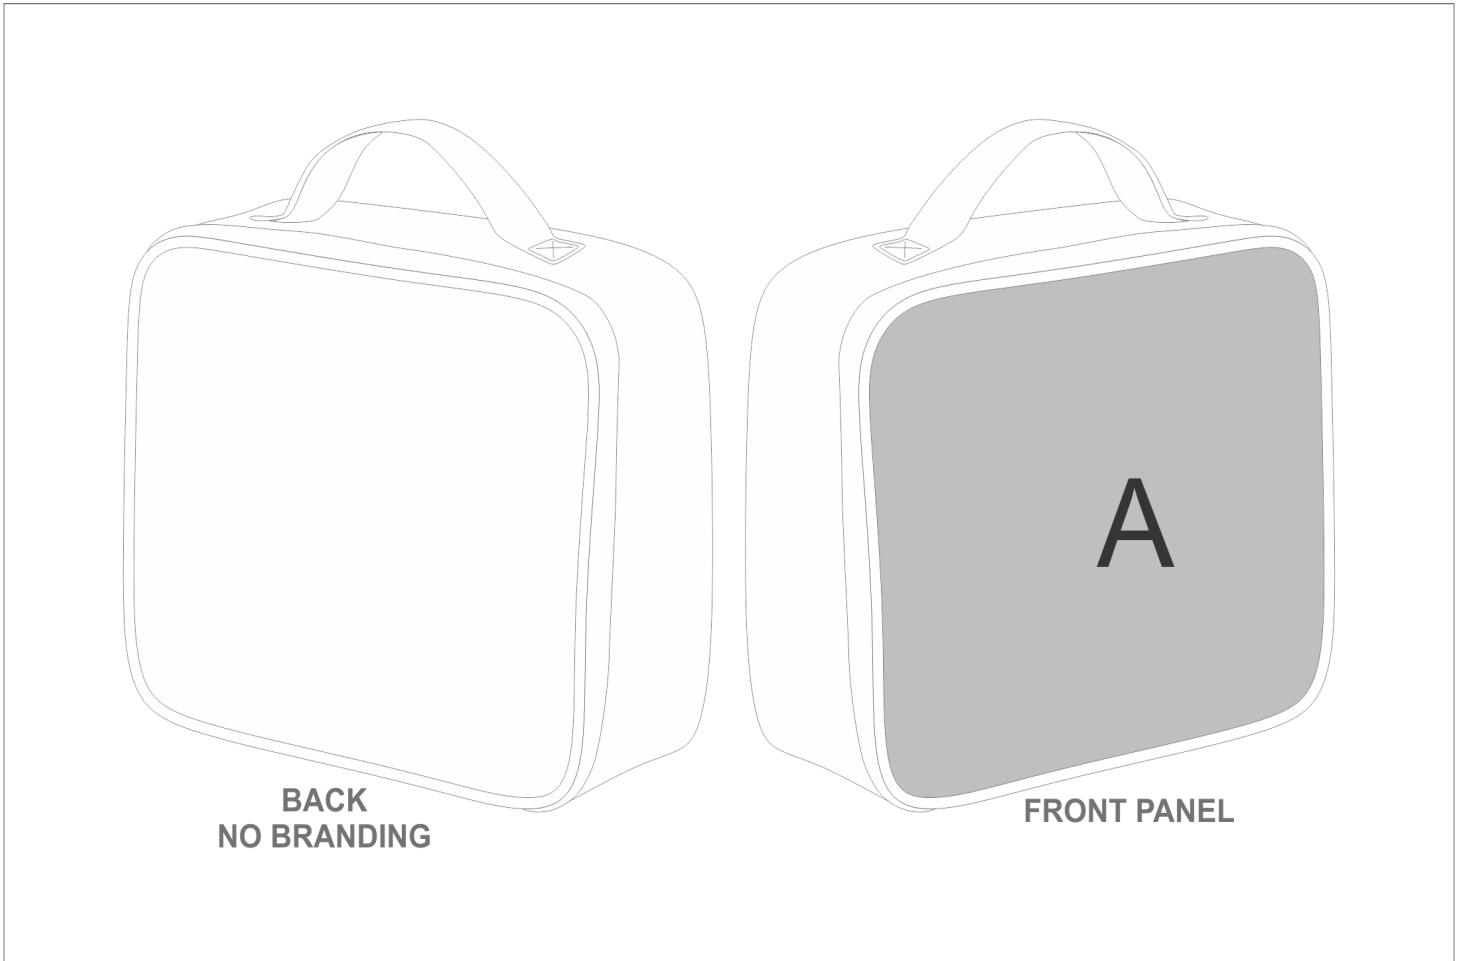

CC-HP-8-G

Hoppla Zephyr Lunch Cooler

Need to know:

Includes 1-Position Sublimation (setup fees apply)

- Please Note: We cannot guarantee 100% logo Alignment on all Brandable Panels.

Branding Options:

Position	Branding Method (Branding Code)	No. of Colours	Dimension
A	Custom Sublimation A (CPSUB-A)	Full Colour	255mm wide x 218mm high